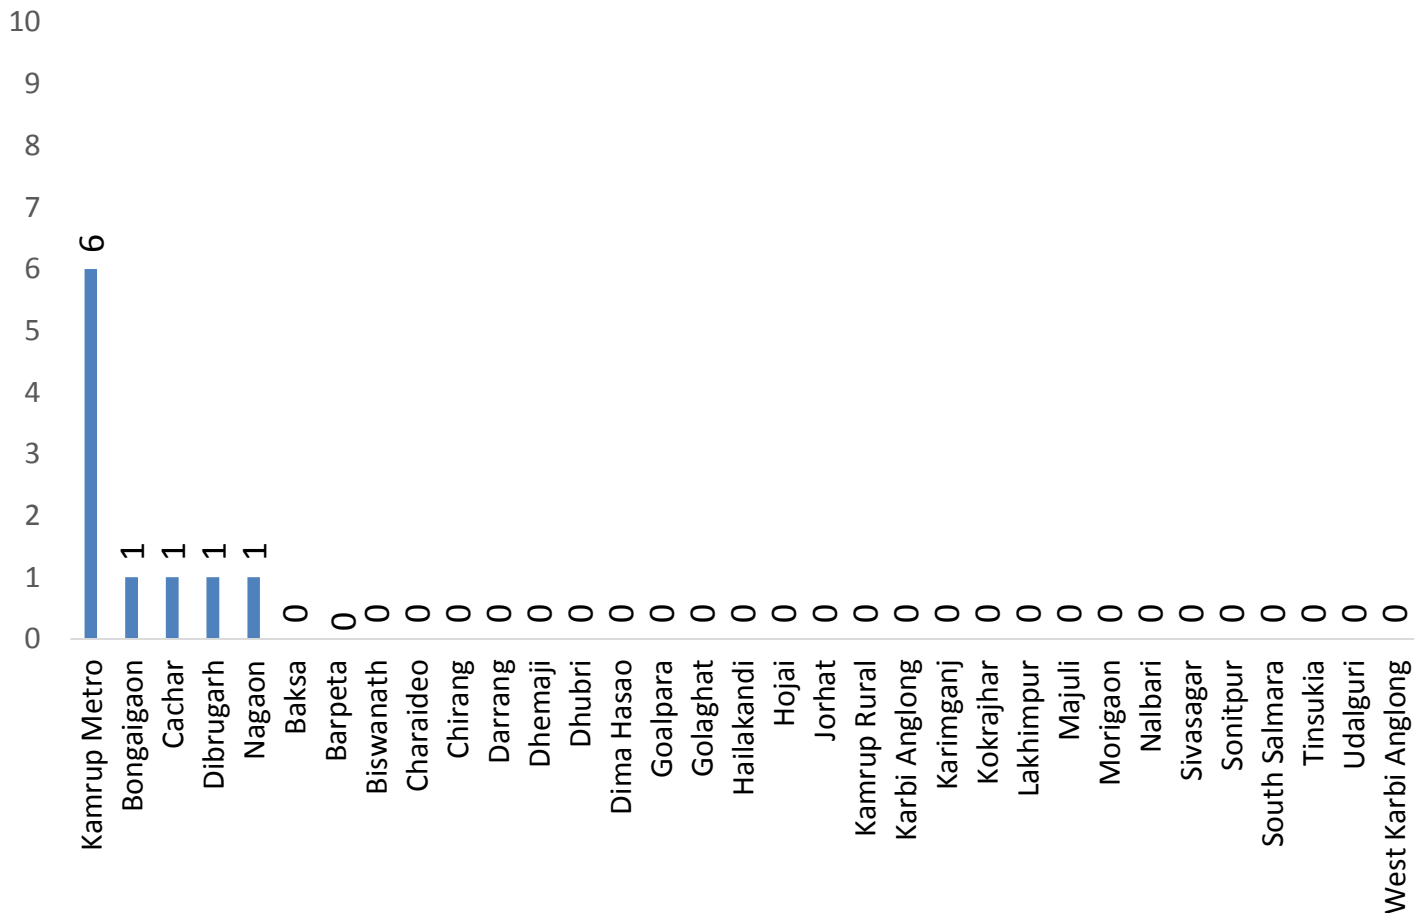

COVID-19 Vaccination status of the State

Cumulative performance till 29th April, 2022 08:40 PM (As per cowin.gov.in)

Get Vaccinated and give yourself and your loved ones a promise of safety & care!	Dose 1	2,39,74,810
	Dose 2	2,03,86,577
	Precaution Dose	3,80,565
	Total	4,47,41,952

Beneficiary Coverage of Children between 15-17 years (till 08:40 PM): 4,328

Beneficiary Coverage of Children between 12-14 years (till 08:40 PM): 26,961

COVID 19 Precaution Dose Status of Assam (till 08:40 PM) : 5,617

District Wise Covid-19 Positive Cases: last 10 days

Positive cases in last 10 days from 20th April to 29th April 2022